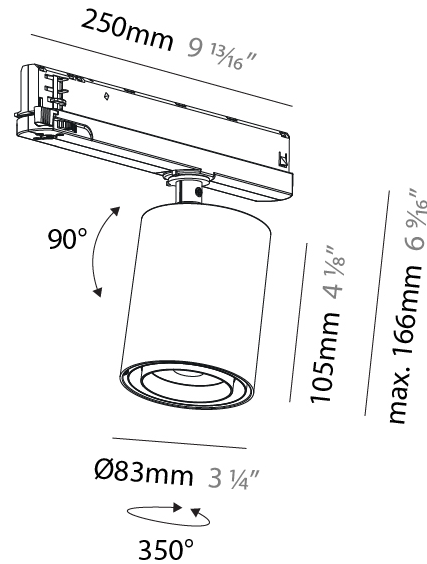

GENERAL

Series: Centriq
Subseries: Centriq In Flex
Brand: Prolicht
Division: Architectural
Mounting Type: Track
Subcategory: Spots

PHYSICAL

Shape: Cylinder
Diameter (mm): 83
Diameter (in): 3 1/4
Length (mm): 250
Length (in): 9 13/16
Height (mm): 166
Height (in): 6 9/16

Light Distribution: Adjustable / Direct
Fixture Finish: SSR / BKV / CWI / CRY / HAB / UFT / ITA / RUA / FTG / MYG / LOD / PUS / FRO / FUP / KIA / POP / BLS / SPG / MEY / GOH / GUM / CHC / COM / ABZ / JAG / OBR / MOS / ROR
Holder Finish: WHI / BLK
Accent Finish: SSR / BKV / CWI / CRY / HAB / LAG / UFT / ITA / RUA / RUR / MIC / FTG / MYG / TWT / LOD / PUS / FRO / FUP / KIA / POP / BLS / SPG / MEY / GOH / GUM / CHC / COM / ABZ / JAG
Fixture Material: Aluminum

ELECTRICAL

Lamp Type: LED (Zhaga Standard)
Input Wattage (W): 20
Total Output Wattage (W): 18.1
Dimming: Non-Dimmable / 0-10V Dimming
Driver Included: Yes
Driver Location: Integrated
Driver Type: Constant Current - 120Vac
Driver Class: Class 2
Input Voltage (V): 120

LED

Number of LEDs: 1
Color Temperature (°K): 2700 / 3000 / 3500 / 4000
Max. Delivered Lumen (lm): 1207 / 1300 / 1376 / 1380
Nominal Lumen (lm): 1672 / 1800 / 1905 / 1910
CRI: >90 CRI
Lamp Life (hrs): 50000

OPTICAL

Reflector: Adjustable 14 - 44
Adjustability: Rotational 360°; Tilt 90° (±45°)

RATINGS AND CERTIFICATIONS

Certified By: Certified for North American Standards
IP rating: IP20