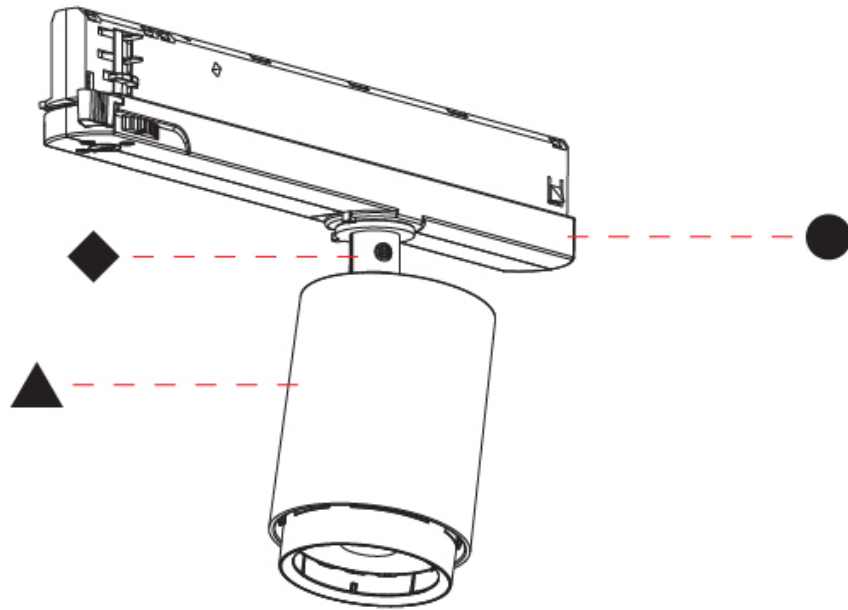

OPTICAL

Reflector°: Adjustable 14 - 44
Adjustability: Rotational 360°; Tilt 90° (±45°)

RATINGS AND CERTIFICATIONS

Certified By: Certified for North American Standards
IP rating: IP20

A3T220-

PROJECT
TYPE
SPECIFIER
QUANTITY
DATE